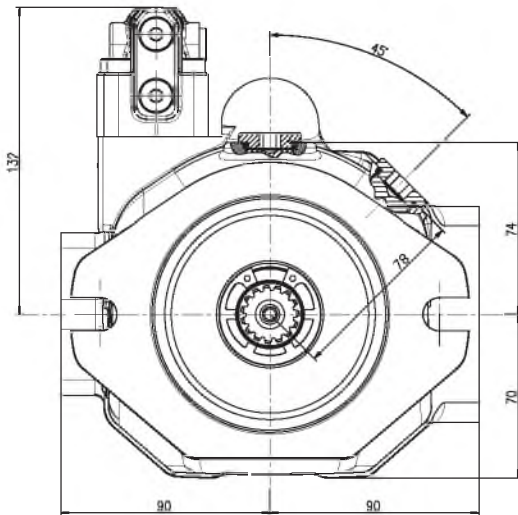

Россия +7(495)268-04-70

Казахстан +7(7172)727-132

Киргизия +996(312)96-26-47

HPV SERIES TYPE "A" PISTON PUMP DIMENSIONS AND SPECIFICATIONS (SIDE PORT)

PR: PRESSURE REGULATION

PFR: PRESSURE AND FLOW REGULATION