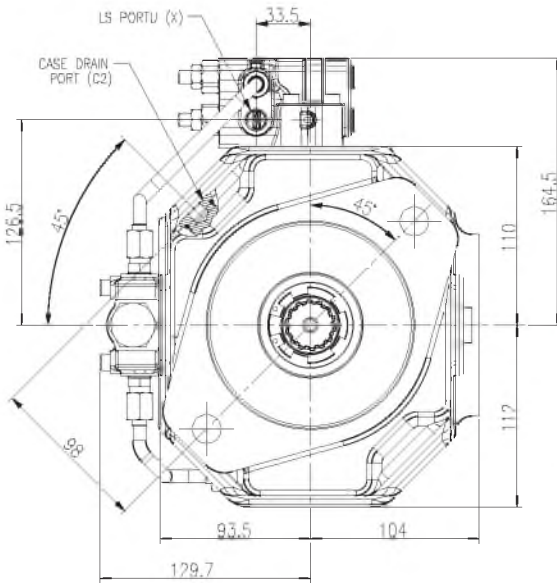

HPV SERIES TYPE "B" PISTON PUMP DIMENSIONS AND SPECIFICATIONS

PR: PRESSURE REGULATION
PFR: PRESSURE AND FLOW REGULATION
PFPR: PRESSURE, FLOW AND POWER REGULATION