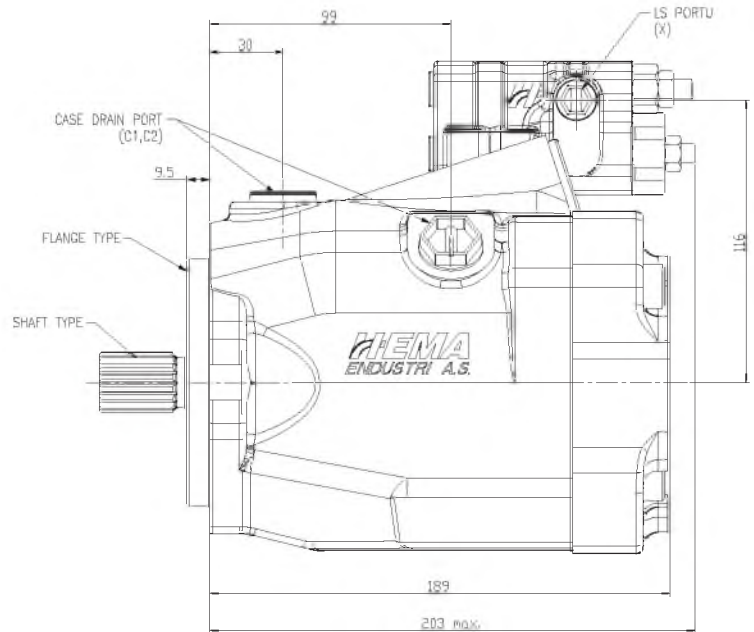

Россия +7(495)268-04-70

Казахстан +7(7172)727-132

Киргизия +996(312)96-26-47

HPV SERIES TYPE "A" PISTON PUMP DIMENSIONS AND SPECIFICATIONS (SIDE PORT)

PR: PRESSURE REGULATION

PFR: PRESSURE AND FLOW REGULATION

MODEL	DISPLACEMENT (cm ³ /rev)	MAX. OUTLET PRESSURE (bar)	PEAK PRESSURE (bar)	MAX. SPEED (rpm)
HPV TYPE "A"	35	250	320	2700
	45	250	320	2700

HPV SERIES TYPE "A" PISTON PUMP DIMENSIONS AND SPECIFICATIONS (REAR PORT)

PR: PRESSURE REGULATION

PFR: PRESSURE AND FLOW REGULATION

MODEL	DISPLACEMENT (cm ³ /rev)	MAX. OUTLET PRESSURE (bar)	PEAK PRESSURE (bar)	MAX. SPEED (rpm)
HPV TYPE "A"	35	250	320	2700
	45	250	320	2700

HPV SERIES TYPE "B" PISTON PUMP DIMENSIONS AND SPECIFICATIONS