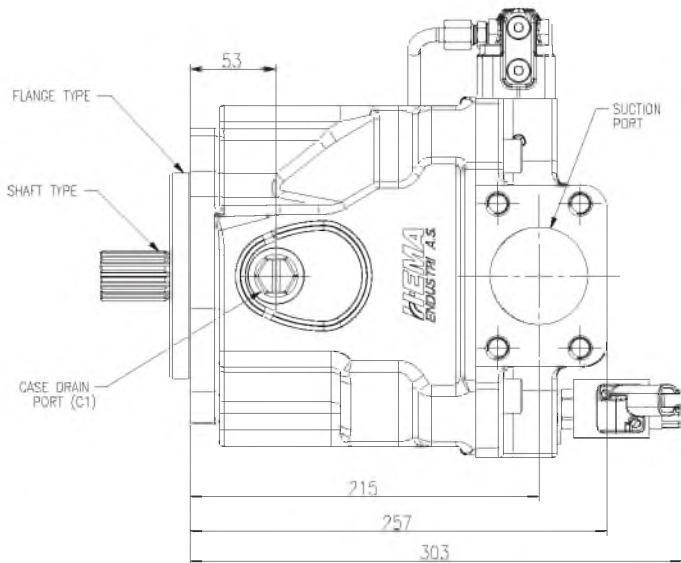

MODEL	DISPLACEMENT (cm³/rev)	MAX. OUTLET PRESSURE (bar)	PEAK PRESSURE (bar)	MAX. SPEED (rpm)
HPV TYPE "B"	65	280	350	2200
	75	280	350	2200