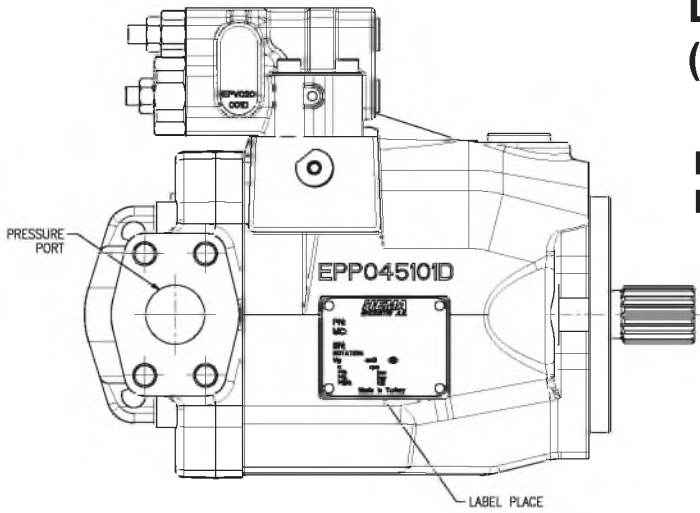

Россия +7(495)268-04-70

Казахстан +7(7172)727-132

Киргизия +996(312)96-26-47

HPV SERIES TYPE "A" PISTON PUMP DIMENSIONS AND SPECIFICATIONS (SIDE PORT)

PR: PRESSURE REGULATION

PFR: PRESSURE AND FLOW REGULATION