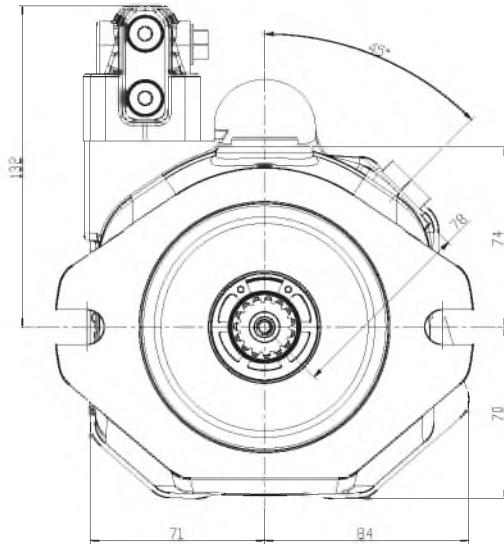

HPV SERIES TYPE "A" PISTON PUMP DIMENSIONS AND SPECIFICATIONS (REAR PORT)

PR: PRESSURE REGULATION

PFR: PRESSURE AND FLOW REGULATION

MODEL	DISPLACEMENT (cm³/rev)	MAX. OUTLET PRESSURE (bar)	PEAK PRESSURE (bar)	MAX. SPEED (rpm)
HPV TYPE "A"	35	250	320	2700
	45	250	320	2700