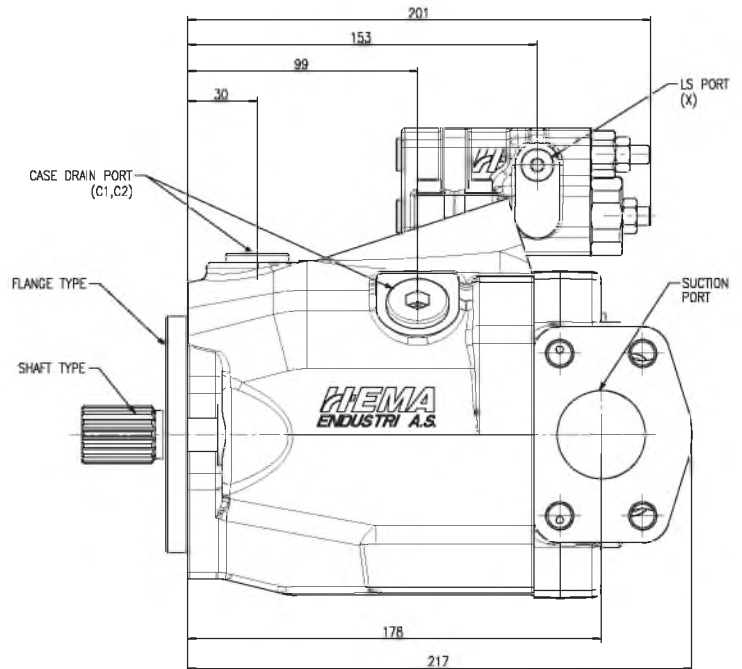

Россия +7(495)268-04-70

Казахстан +7(7172)727-132

Киргизия +996(312)96-26-47

HPV SERIES TYPE "A" PISTON PUMP DIMENSIONS AND SPECIFICATIONS (SIDE PORT)

PR: PRESSURE REGULATION

PFR: PRESSURE AND FLOW REGULATION

MODEL	DISPLACEMENT (cm ³ /rev)	MAX. OUTLET PRESSURE (bar)	PEAK PRESSURE (bar)	MAX. SPEED (rpm)
HPV TYPE "A"	35	250	320	2700
	45	250	320	2700

HPV SERIES TYPE "A" PISTON PUMP DIMENSIONS AND SPECIFICATIONS (REAR PORT)