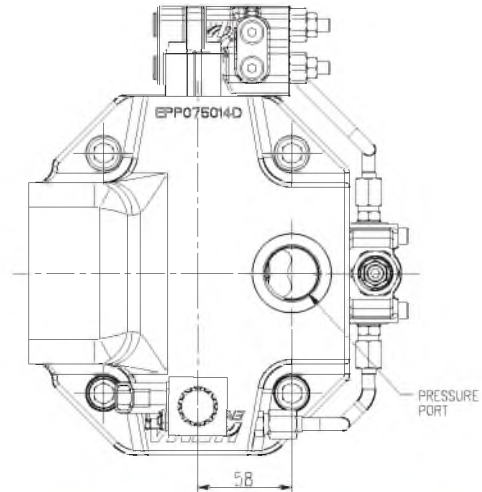

MODEL	DISPLACEMENT (cm³/rev)	MAX. OUTLET PRESSURE (bar)	PEAK PRESSURE (bar)	MAX. SPEED (rpm)
HPV TYPE "B"	65	280	350	2200
	75	280	350	2200