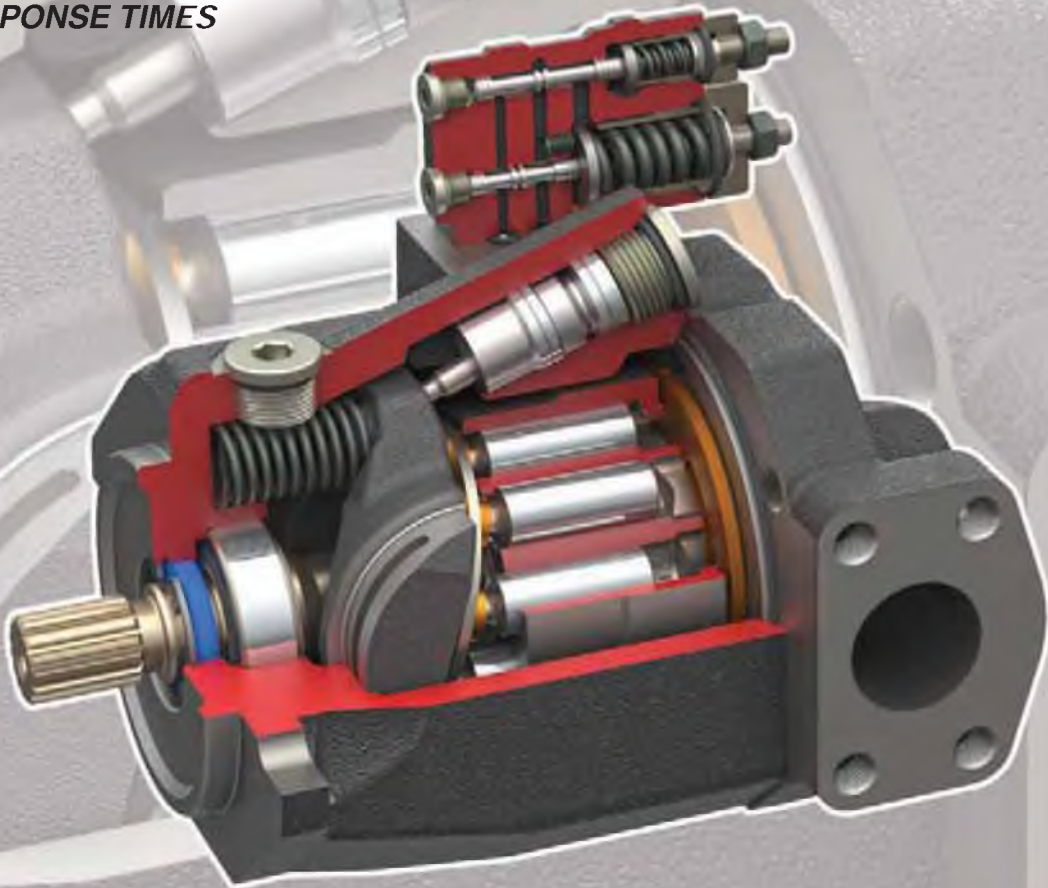

HPV

VARIABLE DISPLACEMENT AXIAL PISTON PUMP SERIES

- 35cc, 45cc, 65cc, 75cc DISPLACEMENTS
- WORKING/PEAK PRESSURE; 250/320 bar (Type "A")
280/350 bar (Type "B")
- PRESSURE, FLOW AND POWER REGULATIONS
- SHORT RESPONSE TIMES
- LOW NOISE