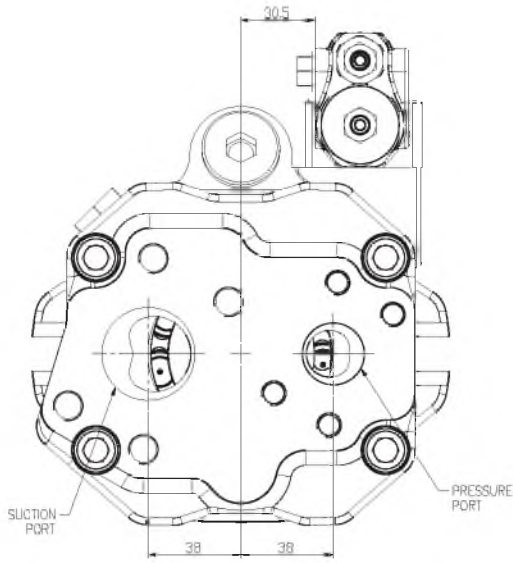

HPV SERIES TYPE "A" PISTON PUMP DIMENSIONS AND SPECIFICATIONS (REAR PORT)

PR: PRESSURE REGULATION

PFR: PRESSURE AND FLOW REGULATION

MODEL	DISPLACEMENT (cm³/rev)	MAX. OUTLET PRESSURE (bar)	PEAK PRESSURE (bar)	MAX. SPEED (rpm)
HPV TYPE "A"	35	250	320	2700
	45	250	320	2700