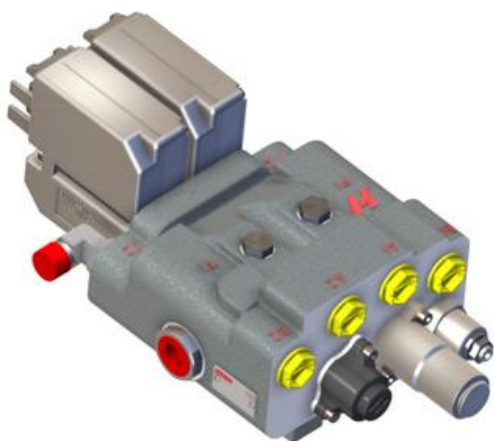

## MV093 Loader Valves (90 LPM)

### Features :

- 90 LPM flow capacity
- Open center and closed center with Semi-LS
- Maximum inlet pressure 300 bar
- All service ports located on the side
- Anti-shock/anti-cavitation valve for service ports
- Adjustable relief valve
- Chrome plated spools
- High pressure carry-over option (HPCO)
- Individual load check valves
- Low pressure drops and low leakage
- Electro-mechanical step motor control and cable control option available